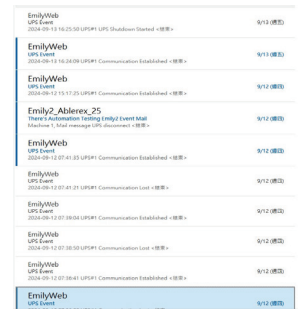

Line

Telegram

Viper

Email

FEATURES

Real-time Monitoring

Constant monitoring of the UPS's performance parameters such as UPS Status, Power Status, UPS Temperature, Battery Voltage and Battery Charge.

Instant Notification

Send immediate notifications and alerts via Line/Telegram/Viper App and Email.

User-friendly Interface

- Visual dashboard for quick overview and detailed insights of UPS performance.
- Historical date logging for trend analysis and preventive maintenance.
- Easy to use password recovery function.