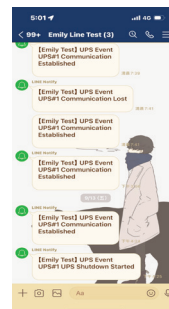

Line~UPS Box

Designed for UPS

The Ablerex Line~UPS Box is an advanced monitoring device that connects directly to Ablerex UPS. It enhances the reliability and management of the UPS by providing real-time monitoring and instant notification, thereby minimizing downtime and potential damage to the connected equipment.

Line

Telegram

Viper

Email

FEATURES

Real-time Monitoring

Constant monitoring of the UPS's performance parameters such as UPS Status, Power Status, UPS Temperature, Battery Voltage and Battery Charge.

Instant Notification

Send immediate notifications and alerts via Line/Telegram/Viper App and Email.

User-friendly Interface

- Visual dashboard for quick overview and detailed insights of UPS performance.
- Historical date logging for trend analysis and preventive maintenance.
- Easy to use password recovery function.